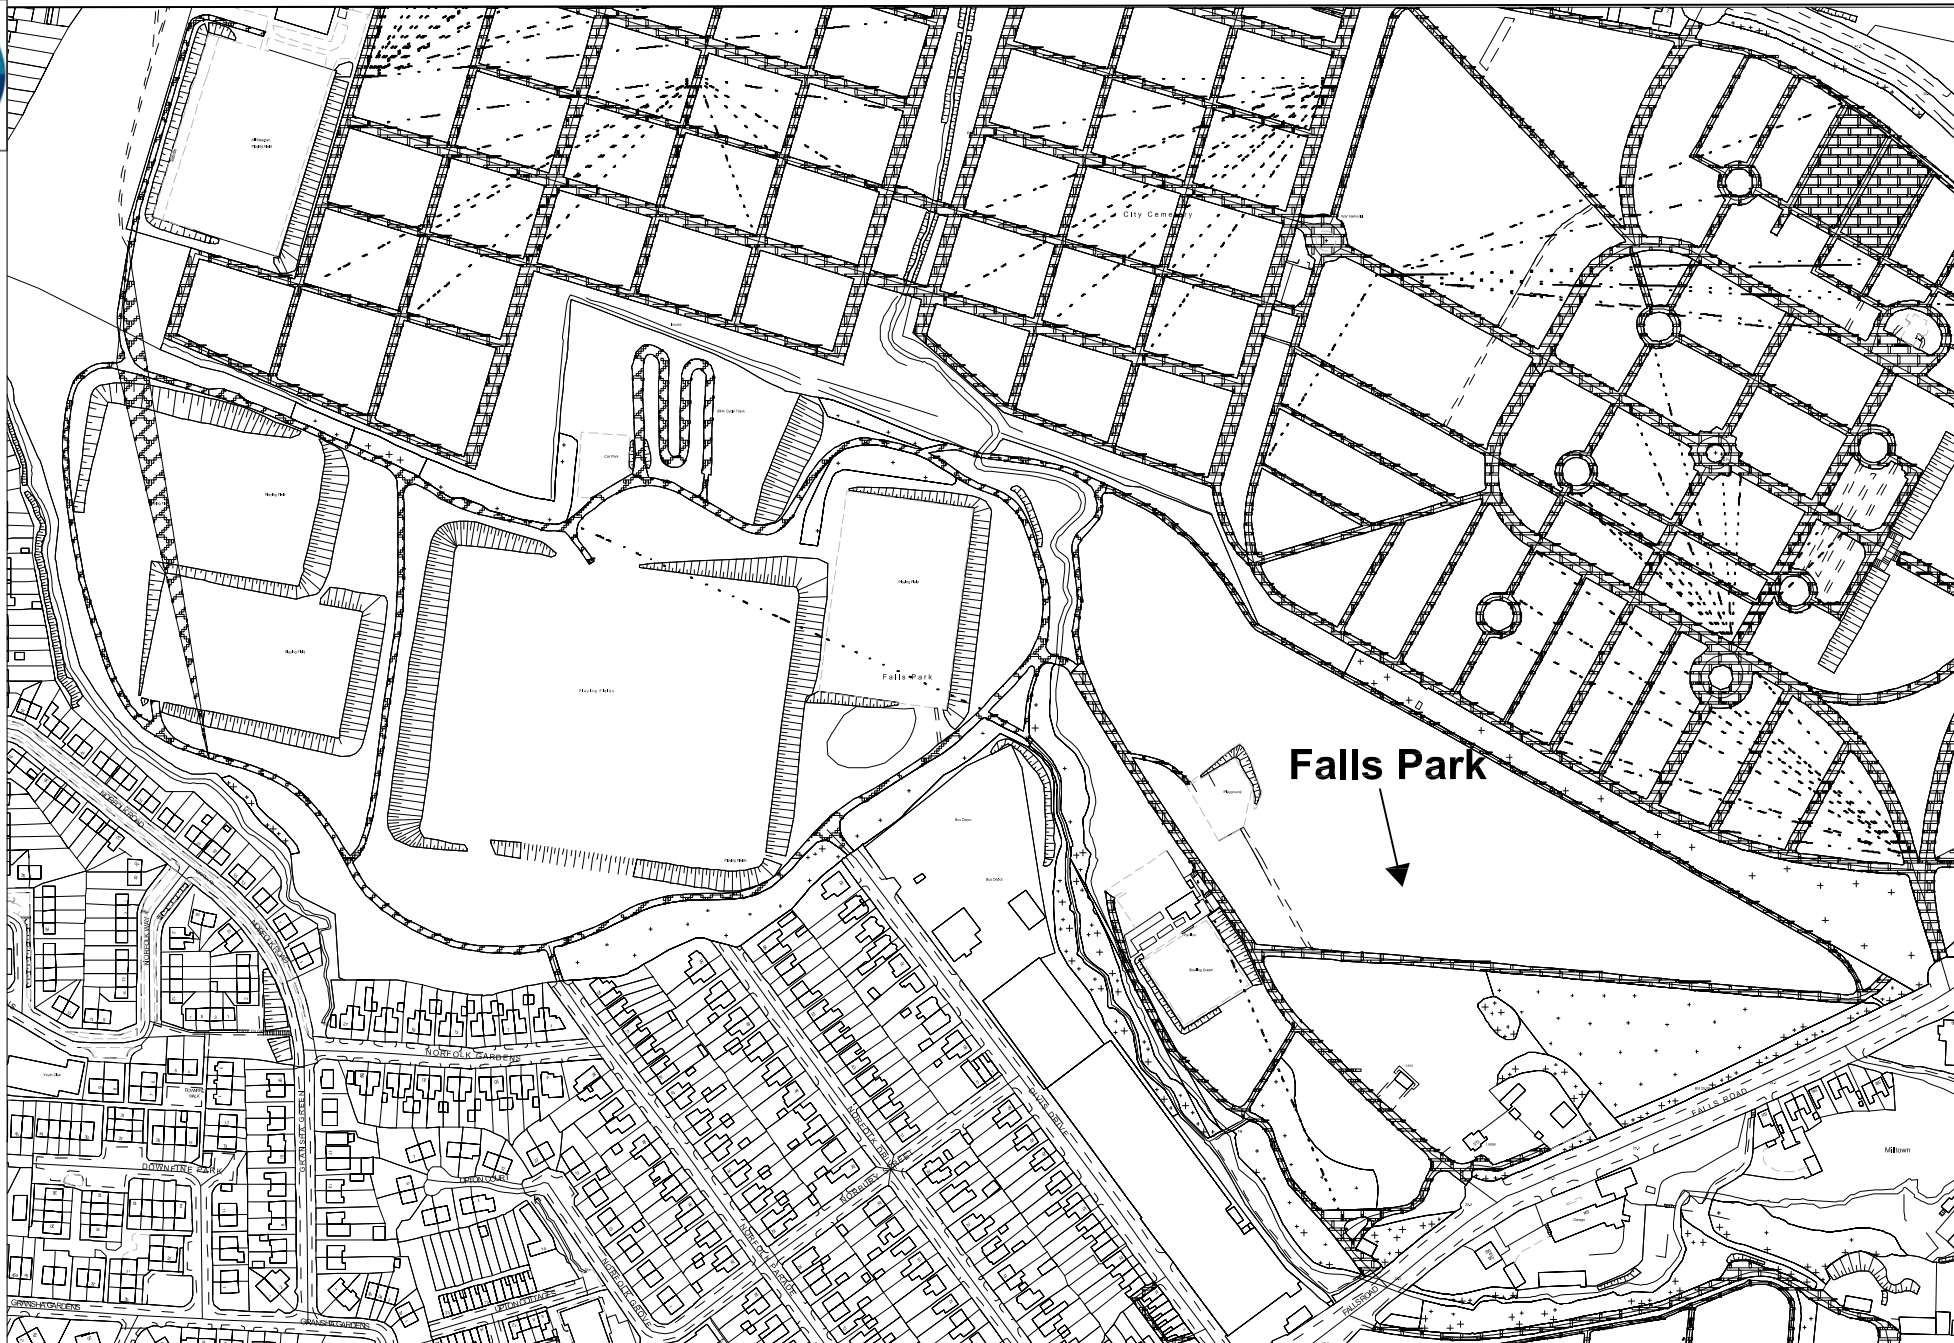

100 METRES

Falls Park

DRAWN BY AMC
DATE 11/05/15

Falls Park
Falls Road

SCALE 1:1250

Building Control Service

Belfast Mapping Data v3.0
Prepared by I.S.B.
Based upon the Ordnance Survey
Of Northern Ireland map with the
permission of the Director & Chief Executive,
© CROWN COPYRIGHT 2003